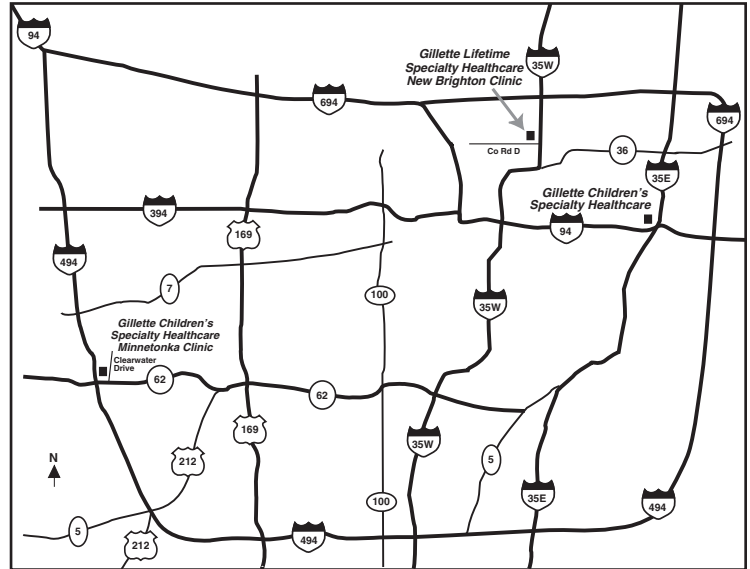

From the west

Minneapolis

Take 94 east to Marion Street exit. Turn left onto Marion Street; drive past Sears store. Turn right onto University Avenue; drive four blocks to Jackson Street. Turn left onto Jackson Street. Take an immediate right into the Gillette Administration parking lot.

From the southeast

Inver Grove Heights, Cottage Grove, South St. Paul, etc.

Take Hwy. 52 north until it becomes a city street, Lafayette Road. Continue north to the stoplight at the University Avenue intersection. Turn left onto University Avenue. Continue to the stoplight at the Jackson Street intersection. Turn right onto Jackson Street. Take an immediate right into the Gillette Administration parking lot.

From the southwest

Eden Prairie, Bloomington, etc.

Take 494 east to 35E north. Take 35E north to 11th Street exit. Continue ahead to the Jackson Street intersection. Turn left onto Jackson Street. Cross University Avenue and take an immediate right into the Gillette Administration parking lot.

Highway Routes

Street Routes