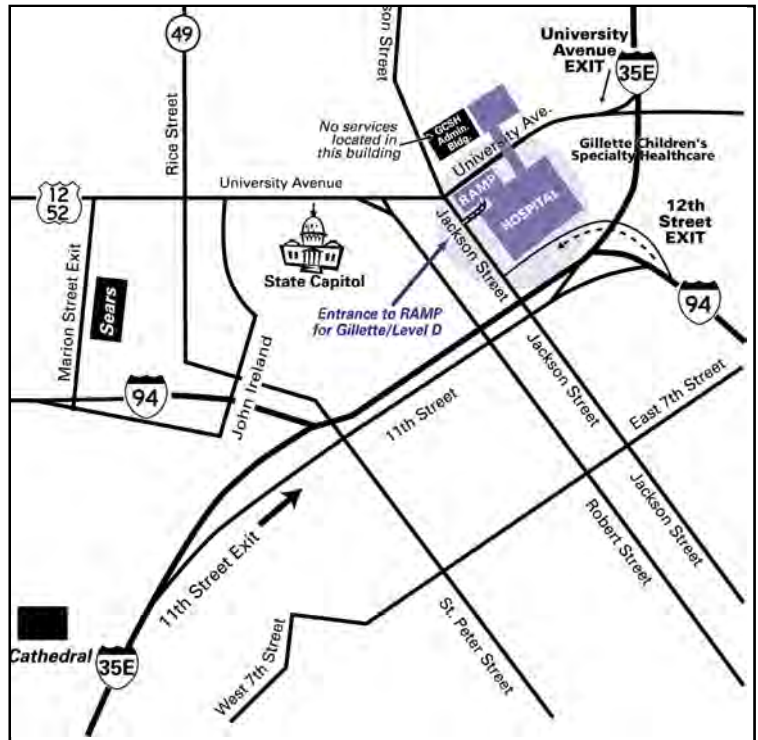

Street Routes