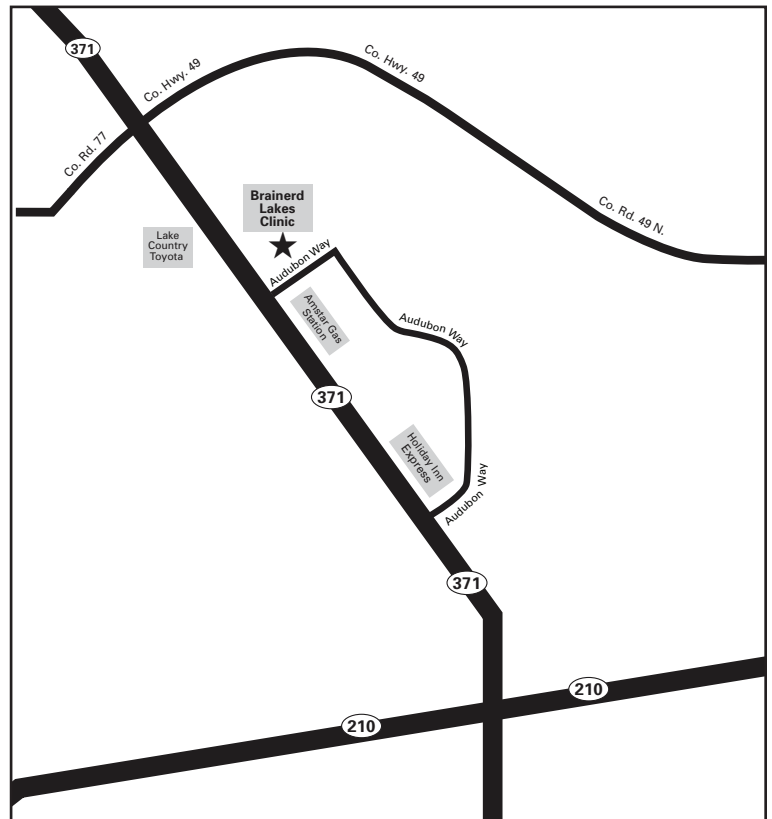

From the east

McGregor area

Take MN 210 west toward Brainerd. Turn right (north) on MN 371. Go about 2 miles. Watch for the Amstar gas station on the corner of MN 371 and Audubon Way (it's about two blocks past the Holiday Inn Express). Turn right on Audubon Way. Gillette's Brainerd Lakes Clinic is on the left, at 15860 Audubon Way, in the same office building as InMotion Physical Therapy and Fitness. Enter through the main entrance. Our suite is on the right.

From the west

Park Rapids or Alexandria area

Take MN 210 east toward Brainerd. Turn left (north) on MN 371. Go about 2 miles. Watch for the Amstar gas station on the corner of MN 371 and Audubon Way (it's about two blocks past the Holiday Inn Express). Turn right on Audubon Way. Gillette's Brainerd Lakes Clinic is on the left, at 15860 Audubon Way, in the same office building as InMotion Physical Therapy and Fitness. Enter through the main entrance. Our suite is on the right.

Parking

Free parking is available in front of the building.

Highway Routes