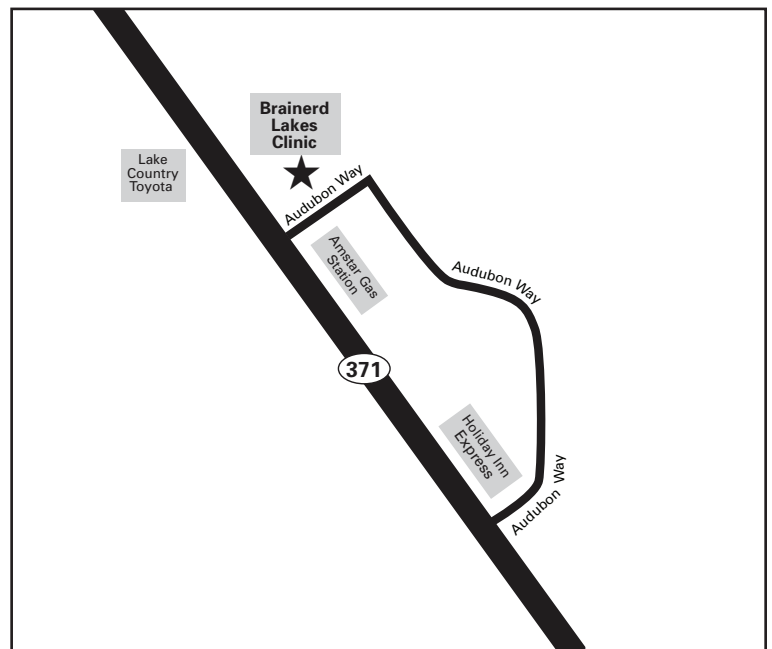

Street Routes