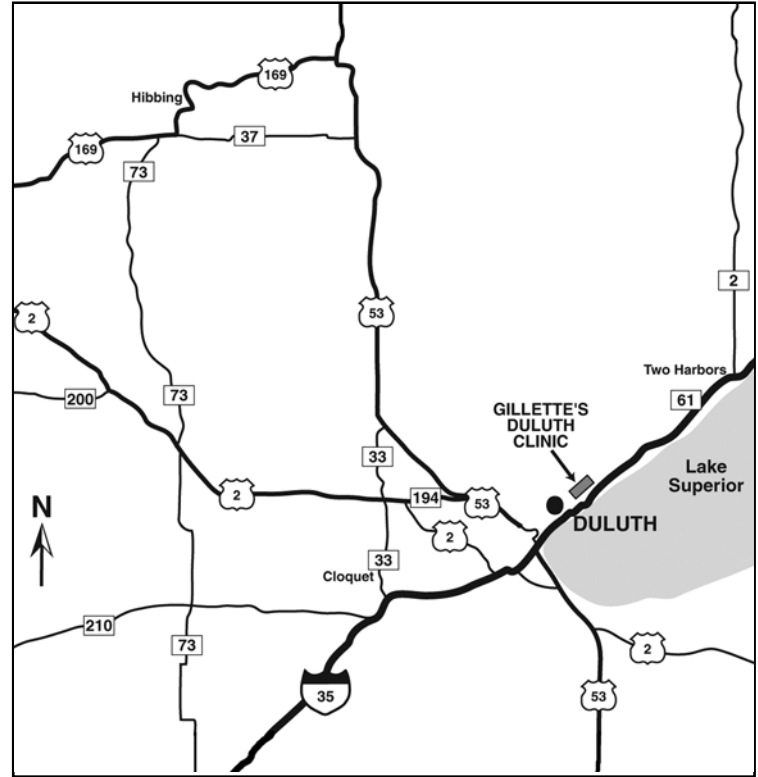

Lakewalk Center, Suite 210 ■ Duluth, MN 55805 ■ 218-728-6160 ■ 800-903-7111 (toll-free)

Directions to the Duluth Clinic

From the south

From I-35 going north, take Exit 258. Turn left and go one block to London Road. Turn left on London Road and go seven blocks. Lakewalk Center is on your left.

From the north shore or Canada

Take Highway 61 south, which becomes London Road at 26th Avenue East in Duluth. Continue on London Road for one mile. Lakewalk Center is on your left.

From the east (Wisconsin)

Take Highway 2 west to Highway 53 north. From Highway 53, take I-35 north. Take Exit 258. Turn left and go one block to London Road. Turn left on London Road and go seven blocks. Lakewalk Center is on your left.

From the Iron Range

Take Highway 53 south to the Miller Hill Mall corridor, where Highway 53 becomes Central Entrance. Continue south on Central Entrance to the Sixth Avenue East/Mesaba Avenue intersection. Go south (straight) on Sixth Avenue East to Fourth Street. Turn left on Fourth Street and go eight blocks to 10th Avenue East. Turn right on 10th Avenue East and go five blocks to London Road. Turn left on London Road and go two blocks. Lakewalk Center is on your right.