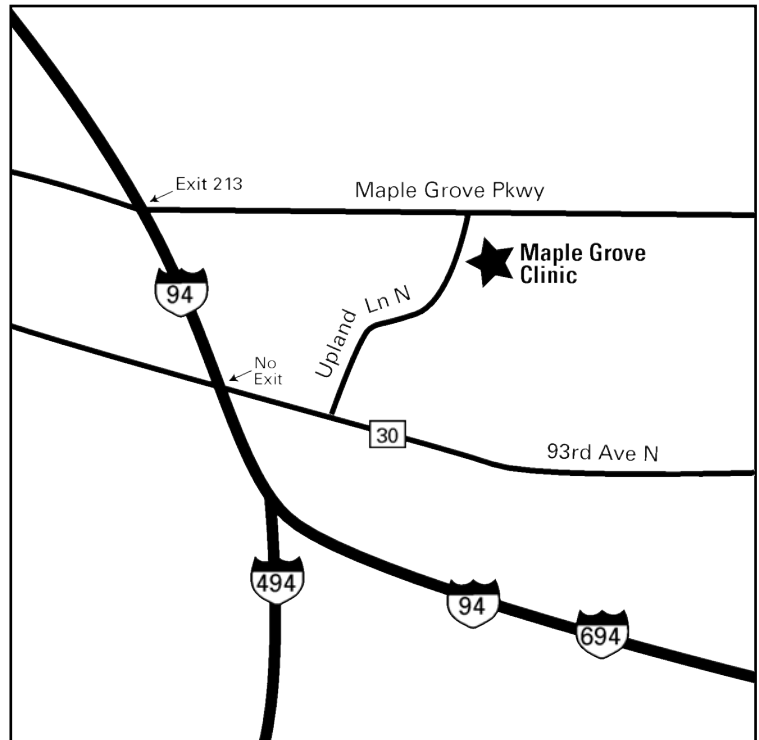

Street Routes

Parking

Free parking is available in the parking lot.