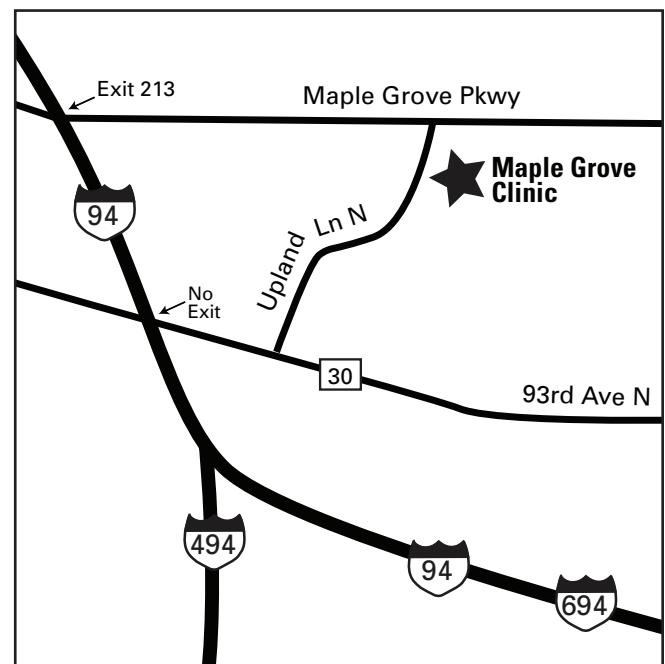

9550 Upland Ln. N. • Ste. 220 • Maple Grove, MN 55369 • 763-496-6000

Directions to the Maple Grove Clinic

From the north

St. Cloud, Monticello, etc.

Take 94 east toward Minneapolis/St. Paul. Exit on Maple Grove Pkwy./County Rd. 30 (exit No. 213) and turn right onto Maple Grove Pkwy. Take the first right onto Upland Ln. N. Turn left into the parking lot. Parking is free.

Gillette's St. Paul campus

Take 35E north to 694 west. Continue west for about 20 miles, following 94/694 toward St. Cloud. Exit on Maple Grove Pkwy./County Rd. 30 (exit No. 213) and turn right onto Maple Grove Pkwy. Take the first right onto Upland Ln. N. Turn left into the parking lot. Parking is free.

From the south

Bloomington, Burnsville, Apple Valley

Take 35W north to 494 west, which becomes 494 north. Follow 494 to 94 west, toward St. Cloud. Exit on Maple Grove Pkwy./County Rd. 30 (exit No. 213) and turn right onto Maple Grove Pkwy. Take the first right onto Upland Ln. N. Turn left into the parking lot. Parking is free.

Highway Routes

Street Routes

From the southwest

Minnetonka, Plymouth

Take 494 north to 94 west, toward St. Cloud. Exit on Maple Grove Pkwy./County Rd. 30 (exit No. 213) and turn right onto Maple Grove Pkwy. Take the first right onto Upland Ln. N. Turn left into the parking lot. Parking is free.