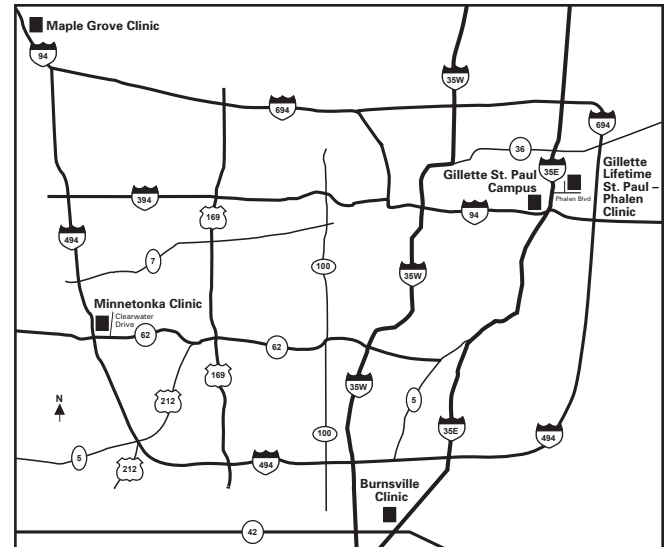

From the southeast

Minneapolis

Take 35W north to 94/694 west toward St. Cloud. Follow 94 to Maple Grove Pkwy./County Rd. 30 (exit No. 213) and turn right onto Maple Grove Pkwy. Take the first right onto Upland Ln. N. Turn left into the parking lot. Parking is free.

Gillette's St. Paul campus

Take 35E north to 694 west. Continue west for about 20 miles, following 94/694 toward St. Cloud. Exit on Maple Grove Pkwy./County Rd. 30 (exit No. 213) and turn right onto Maple Grove Pkwy. Take the first right onto Upland Ln. N. Turn left into the parking lot. Parking is free.

From the south

Bloomington, Burnsville, Apple Valley

Take 35W north to 494 west, which becomes 494 north. Follow 494 to 94 west, toward St. Cloud. Exit on Maple Grove Pkwy./County Rd. 30 (exit No. 213) and turn right onto Maple Grove Pkwy. Take the first right onto Upland Ln. N. Turn left into the parking lot. Parking is free.

Highway Routes

Street Routes

From the southwest

Minnetonka, Plymouth

Take 494 north to 94 west, toward St. Cloud. Exit on Maple Grove Pkwy./County Rd. 30 (exit No. 213) and turn right onto Maple Grove Pkwy. Take the first right onto Upland Ln. N. Turn left into the parking lot. Parking is free.