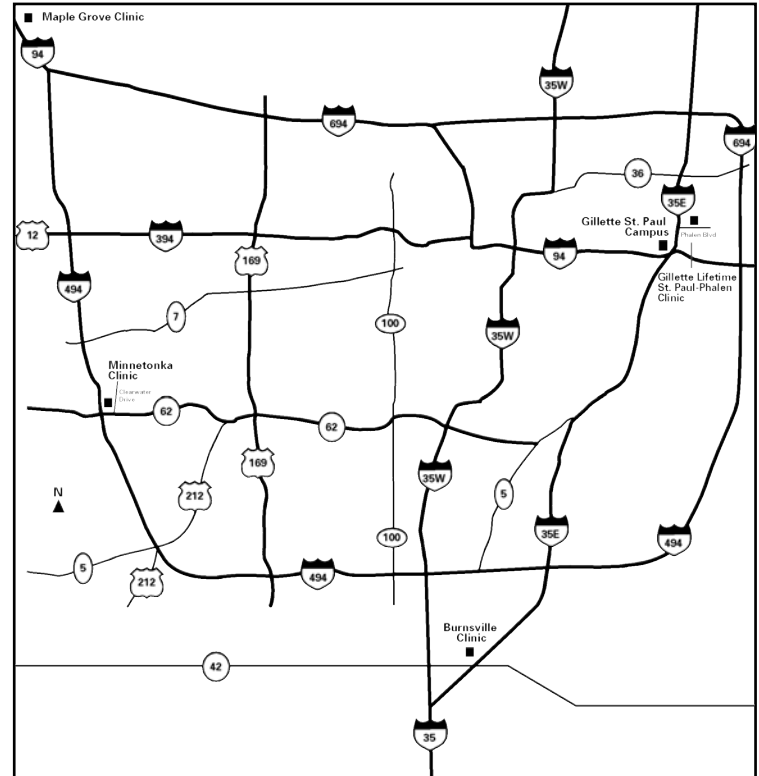

Anoka

Take Hwy. 169 south to 94/694 west toward St. Cloud. Exit on Maple Grove Pkwy./County Rd. 30 (exit No. 213) and turn right onto Maple Grove Pkwy. Take the first right onto Upland Ln. N. Turn left into the parking lot.

From the southeast

Minneapolis

Take 35W north to 94/694 west toward St. Cloud. Follow 94 to Maple Grove Pkwy./ County Rd. 30 (exit No. 213) and turn right onto Maple Grove Pkwy. Take the first right onto Upland Ln. N. Turn left into the parking lot.

Gillette's St. Paul campus

Take 35E north to 694 west. Continue west for about 20 miles, following 94/694 toward St. Cloud. Exit on Maple Grove Pkwy./County Rd. 30 (exit No. 213) and turn right onto Maple Grove Pkwy. Take the first right onto Upland Ln. N. Turn left into the parking lot.

From the south

Bloomington, Burnsville, Apple Valley

94 west, toward St. Cloud. Exit on Maple Grove Pkwy./County Rd. 30 (exit No. 213) and turn right onto Maple Grove Pkwy. Take the first right onto Upland Ln. N. Turn left into the parking lot.

From the southwest

Minnetonka, Plymouth

Take 494 north to 94 west, toward St. Cloud. Exit on Maple Grove Pkwy./County Rd. 30 (exit No. 213) and turn right onto Maple Grove Pkwy. Take the first right onto Upland Ln. N. Turn left into the parking lot.

Highway Routes