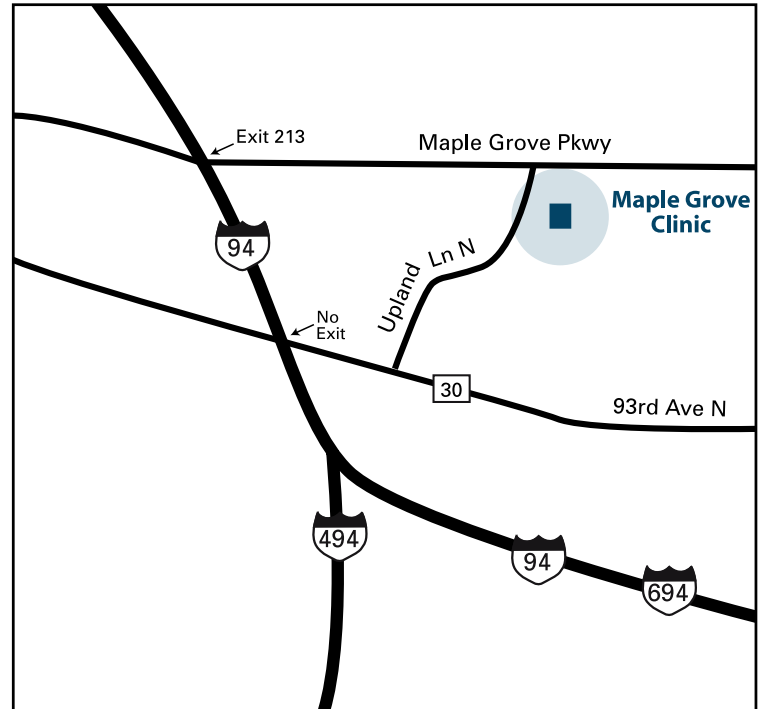

9550 Upland Ln. N., Suite 220 ■ Maple Grove, MN 55369 ■ 763-496-6000

Directions to the Maple Grove Clinic

From the north

St. Cloud, Monticello, etc.

Take 94 east toward Minneapolis/St. Paul. Exit on Maple Grove Pkwy./County Rd. 30 (exit No. 213) and turn right onto Maple Grove Pkwy. Take the first right onto Upland Ln. N. Turn left into the parking lot.

Gillette's St. Paul campus

Take 35E north to 694 west. Continue west for about 20 miles, following 94/694 toward St. Cloud. Exit on Maple Grove Pkwy./County Rd. 30 (exit No. 213) and turn right onto Maple Grove Pkwy. Take the first right onto Upland Ln. N. Turn left into the parking lot.

From the south

Bloomington, Burnsville, Apple Valley

Take 94 west, toward St. Cloud. Exit on Maple Grove Pkwy./County Rd. 30 (exit No. 213) and turn right onto Maple Grove Pkwy. Take the first right onto Upland Ln. N. Turn left into the parking lot.

From the southwest

Minnetonka, Plymouth

Take 494 north to 94 west, toward St. Cloud. Exit on Maple Grove Pkwy./County Rd. 30 (exit No. 213) and turn right onto Maple Grove Pkwy. Take the first right onto Upland Ln. N. Turn left into the parking lot.