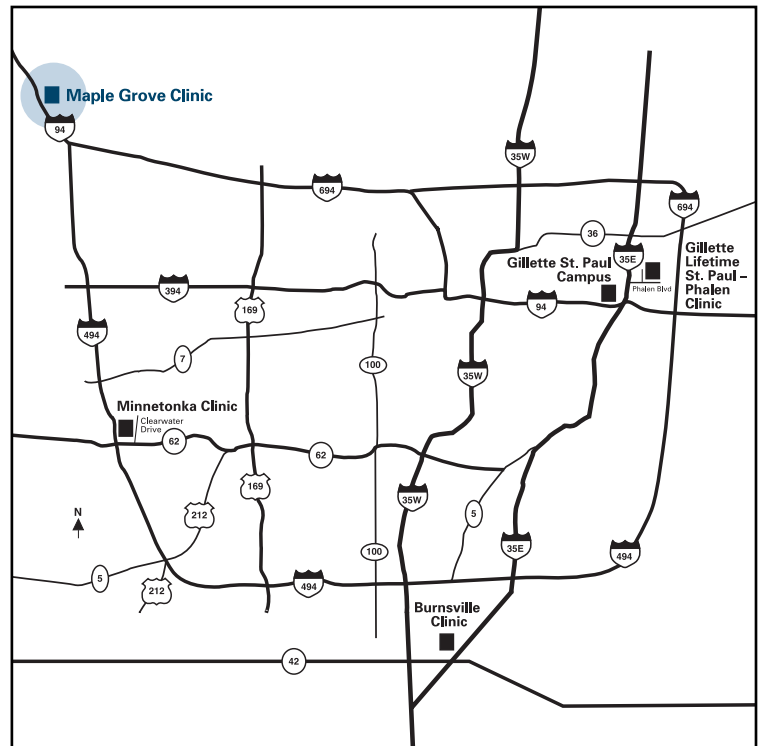

Gillette's St. Paul campus

Take 35E north to 694 west. Continue west for about 20 miles, following 94/694 toward St. Cloud. Exit on Maple Grove Pkwy./County Rd. 30 (exit No. 213) and turn right onto Maple Grove Pkwy. Take the first right onto Upland Ln. N. Turn left into the parking lot.

From the south

Bloomington, Burnsville, Apple Valley

Take 94 west, toward St. Cloud. Exit on Maple Grove Pkwy./County Rd. 30 (exit No. 213) and turn right onto Maple Grove Pkwy. Take the first right onto Upland Ln. N. Turn left into the parking lot.

From the southwest

Minnetonka, Plymouth

Take 494 north to 94 west, toward St. Cloud. Exit on Maple Grove Pkwy./County Rd. 30 (exit No. 213) and turn right onto Maple Grove Pkwy. Take the first right onto Upland Ln. N. Turn left into the parking lot.

Street Routes

Highway Routes

Parking

Free parking is available in the parking lot.